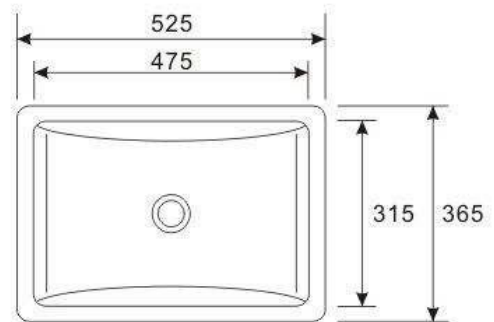

Standard Vanity with Cubby

50 1/2" W x 24" D x 22 1/2" H

58 1/2" W x 24" D x 22 1/2" H

66 1/2" W x 24" D x 22 1/2" H

ADA Vanity with Cubby

58" W x 24" D x 22 1/2" H

61" W x 24" D x 22 1/2" H

69" W x 24" D x 22 1/2" H

Compiles with:

ASME A112.19.2-2013/CSA B45.1-13

1812

Cutaway View

Model : MJ-202F

Undermount Sink

OD Size: 525 x 365 x 205 mm

20 5/8" x 14 3/8" x 8 1/8"

ID Size: 475 x 315 mm

18 6/8" x 12 3/8"

Installation: Under-mount

Jerry Hotel Furniture Limited

Unit 6025 Minnan Town A No 350 ChangLe Road 361006 Huli District Xiamen China

Tel: +86-18750258798 Email: ffeupplier@vip.163.com