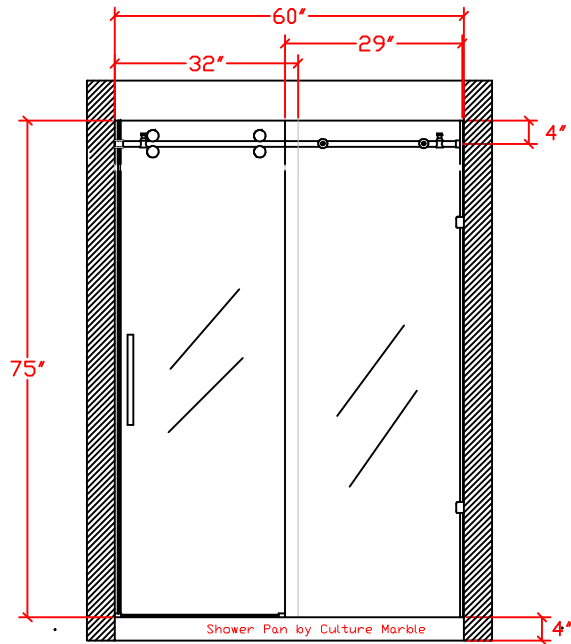

## Glass Shower Door

### Specification:

Door Style: ByPass Barn (Sliding Opening)

Dimension: 75" Height x 60" Width

Glass:  $\frac{3}{8}$ " Clear Tempered Safe Glass

Entrance Height: 71"

Mounting Hardware: Barn Door Style Double Rollers and Tubular Track