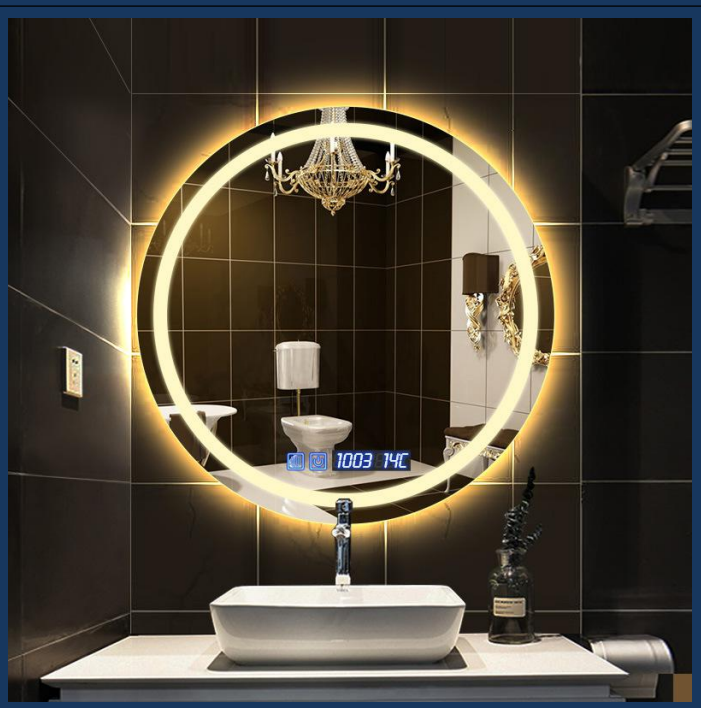

Jerry Hotel Furniture Limited

Unit 6025 Minnan Town A No 350 ChangLe Road 361006 Huli District Xiamen China

Tel: +86-18750258798 Email: ffeupplier@vip.163.com

www.ffeupplier.com

Back-lit LED Hotel Bathroom Vanity Mirror

Warming White Lighting Color

Inquiry today by Email:

ffeupplier@vip.163.com

24 Hours Phone Call: +86-18750258798

Furniture & Casegoods for Hotel, Motel, Resort, Apartment, Condo and Multifamily Housing. Each item is customizable to fit the finish and dimension requirement of each property