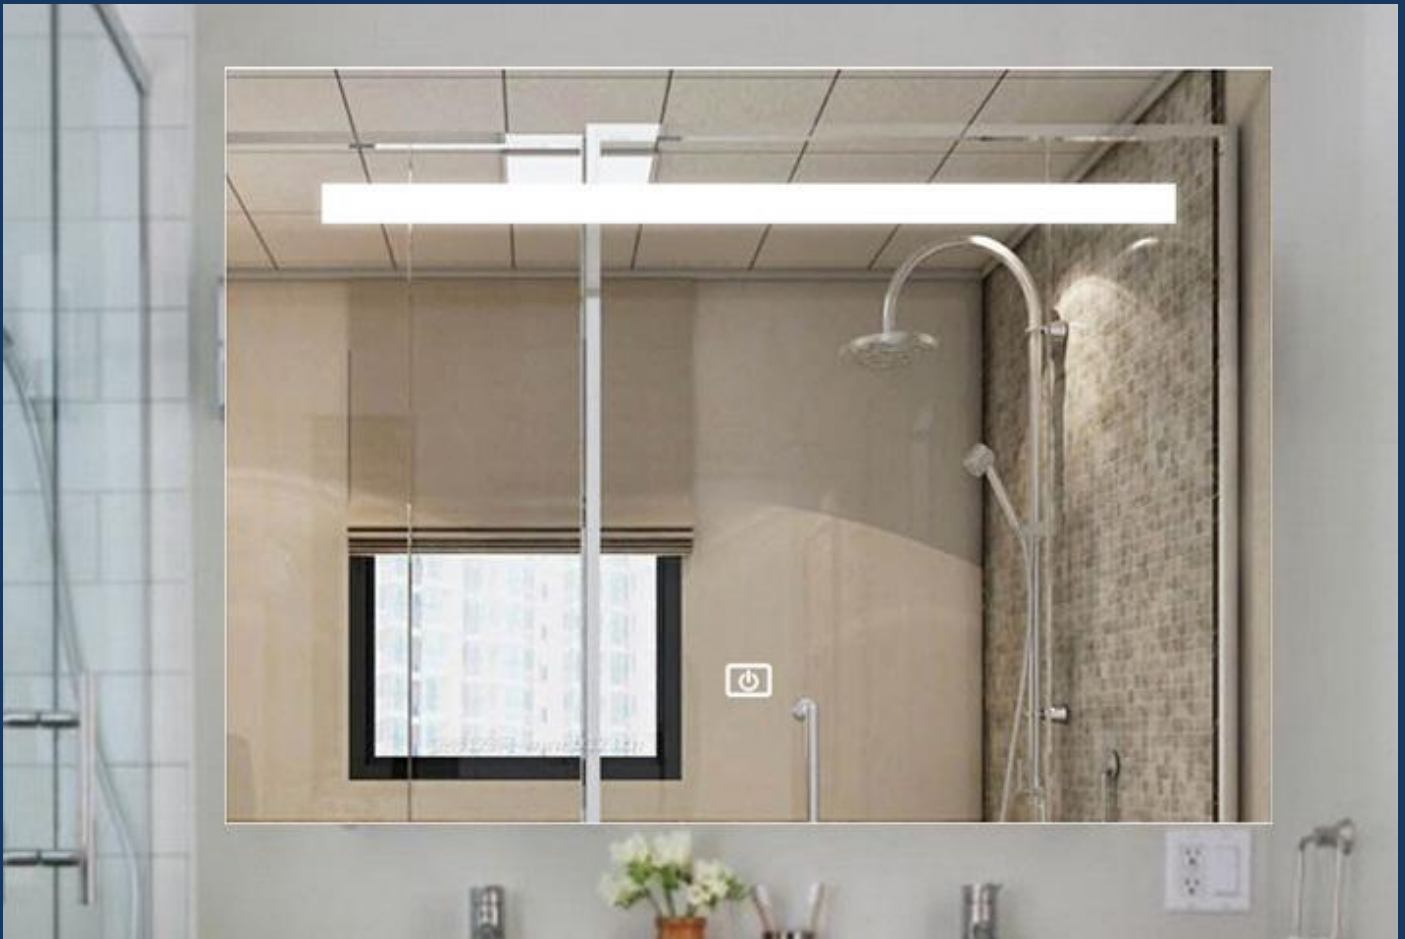

Jerry Hotel Furniture Limited

Unit 6025 Minnan Town A No 350 ChangLe Road 361006 Huli District Xiamen China

Tel: +86-18750258798 Email: ffeupplier@vip.163.com

www.ffeupplier.com

Back-lighted LED Hotel Bathroom Vanity Mirror

Features:

1) With Screen Touch ON/OFF Switch
2) Automatic Defogger to Keep the Mirror Clean
3) Bright White Lighting Color and Warm White Lighting Color Options to Choose
4) Input Voltage: 110V-240V, 50HZ/60HZ