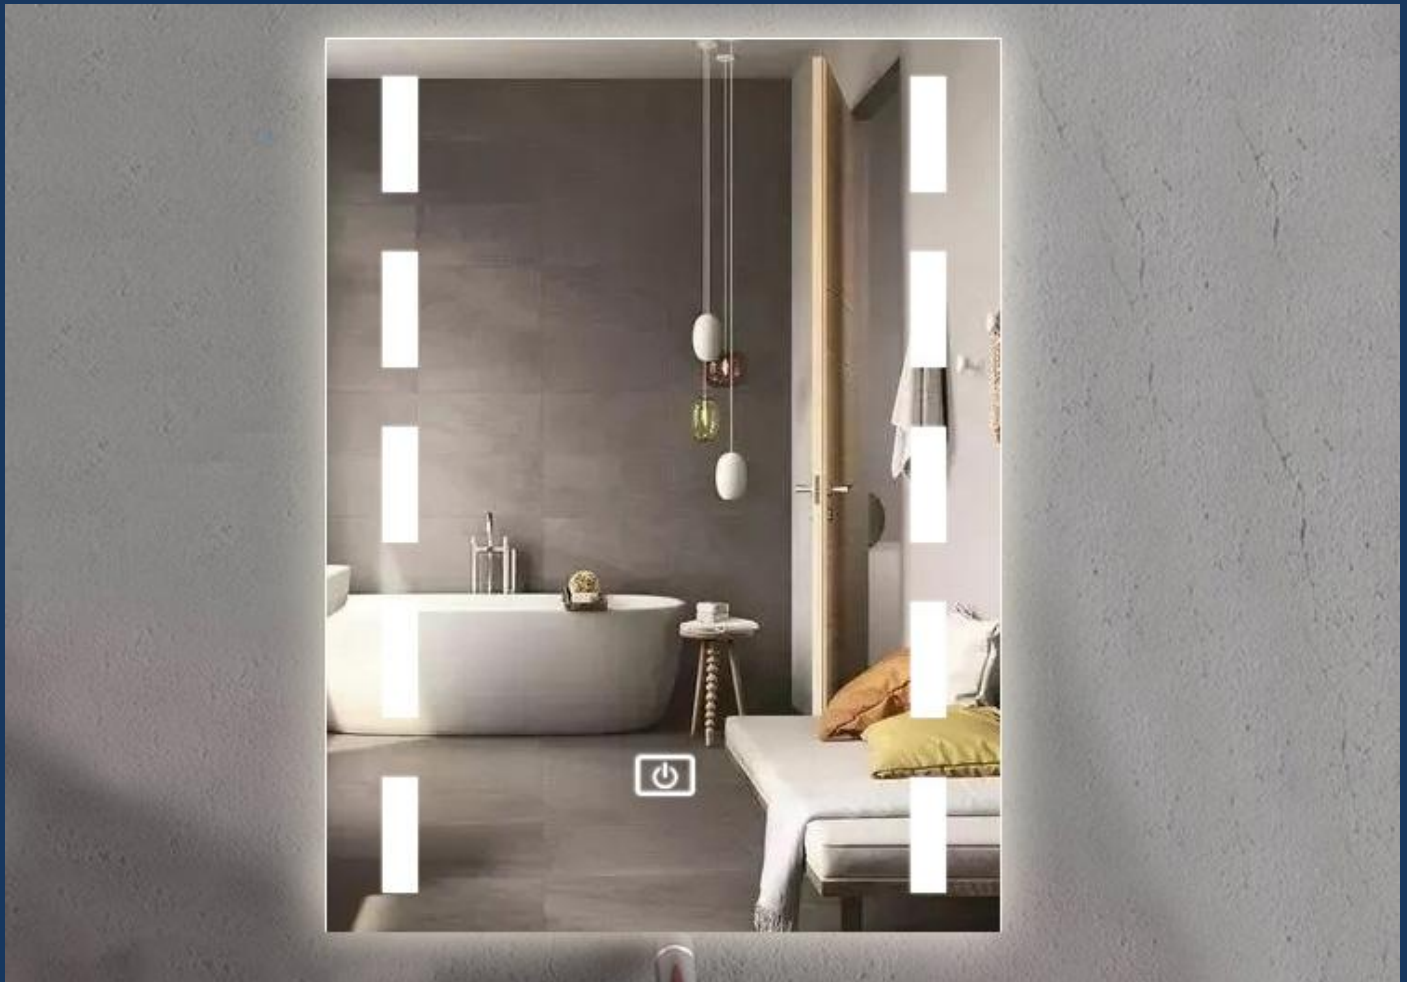

Jerry Hotel Furniture Limited

Unit 6025 Minnan Town A No 350 ChangLe Road 361006 Huli District Xiamen China

Tel: +86-18750258798 Email: ffeupplier@vip.163.com

www.ffeupplier.com

Back-lighted LED Hotel Bathroom Vanity Mirror

Features:

1) With Screen Touch ON/OFF Switch
2) Automatic Defogger to Keep the Mirror Clean
3) Bright White Lighting Color and Warm White Lighting Color Options to Choose
4) Input Voltage: 110V-240V, 50HZ/60HZ