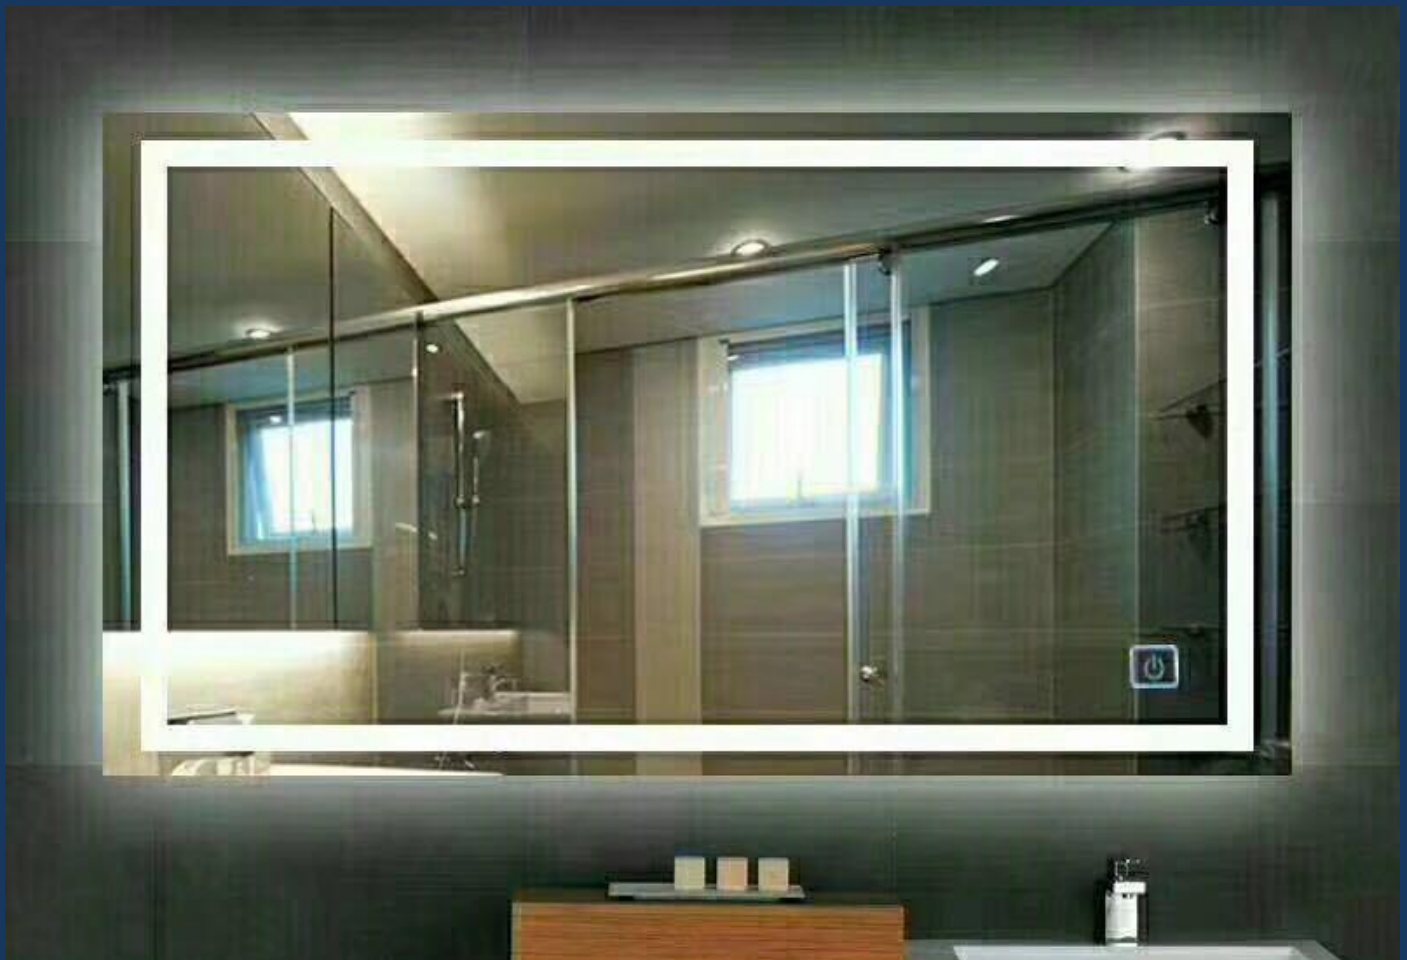

## Back-lit LED Hotel Bathroom Vanity Mirror